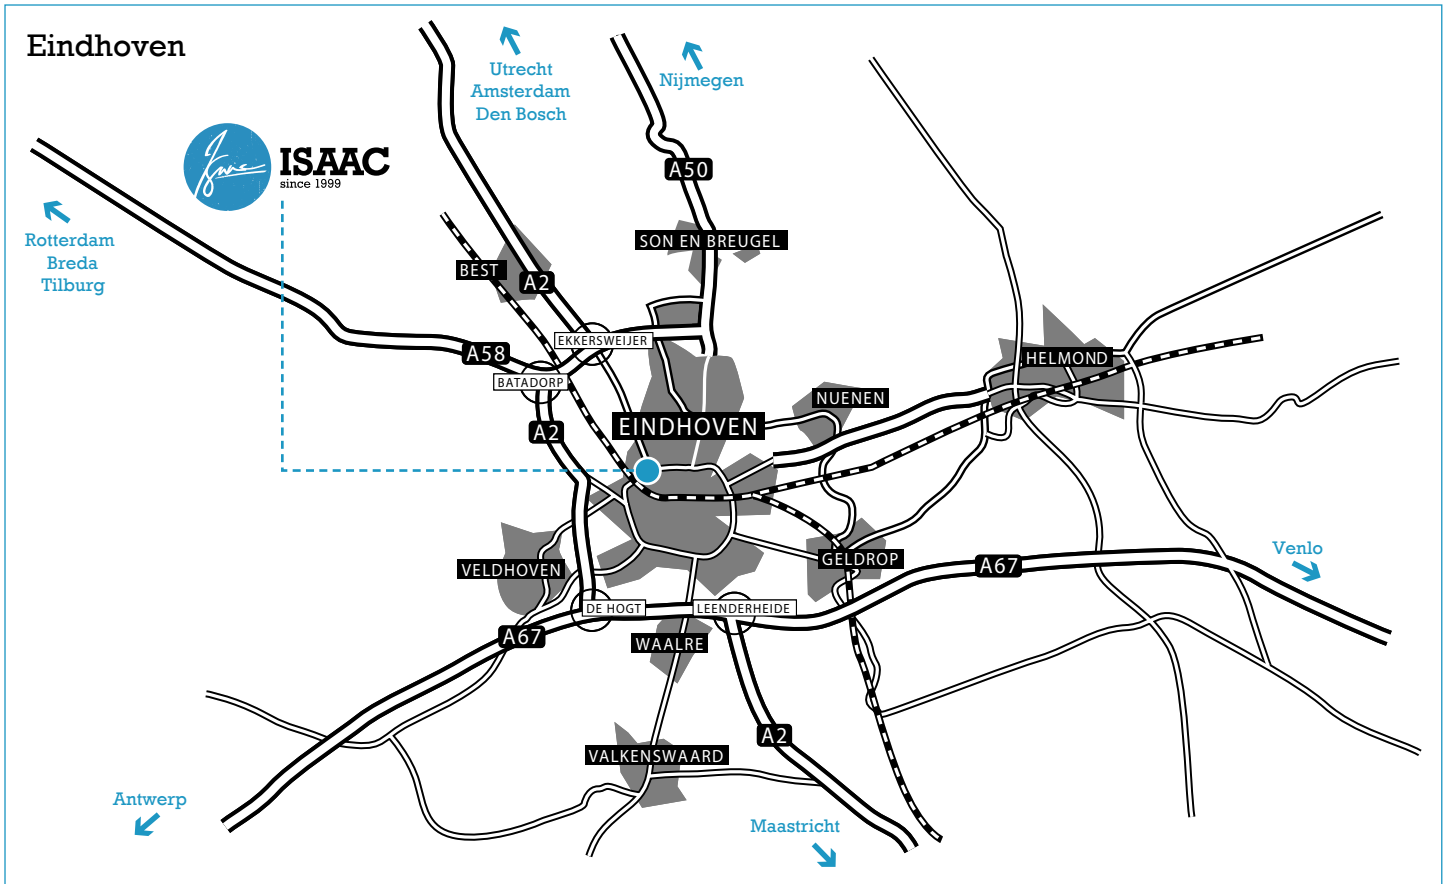

MAP

ISAAC on the map

Woensel, Eindhoven

Directions

Directions to ISAAC from various directions:

Via Rotterdam, Breda en Tilburg

- Follow the A58 towards Eindhoven
- At the Knooppunt Batadorp intersection exit to the left and merge onto the N2 towards Eindhoven-Centrum/Randweg
- Take exit no. 30 towards Centrum
- Follow the road
- Take the 2nd exit at the roundabout and enter Beukenlaan (turn left)
- Keep left at the form
- Pass under the railway bridge and turn left at the 2nd traffic lights (Edisonstraat)
- After the first speed bump drive into the parking garage

Via Utrecht, Amsterdam en Den Bosch

- Follow the A2 towards Eindhoven
- Take exit no. 28-Best towards Eindhoven-Acht
- Turn right onto Eindhovenseweg Zuid (end of the exit road)
- Follow the road onto Boschdijk
- Turn right at Marconilaan (Obelisk roundabout)
- Take the first road to the right and enter Edisonstraat
- After the first speed bump drive into the parking garage

Via Venlo

- Follow the A67 towards Eindhoven
- Take exit no. 29t/m33-Veldhoven to the A2 / E25 / N2 towards Waalre / Weert / Eindhoven
- At the roundabout take the 2nd exit to the N2
- Take exit no. 31-Veldhoven
- Keep left at the fork (end of the exit road) and follow the signs for Strijp
- Continue on Noord Brabantlaan
- At the roundabout take the 3rd exit and enter Beukenlaan (turn left)
- Pass under the railway bridge and turn left at the 2nd traffic lights (Edisonstraat)
- After the first speed bump drive into the parking garage