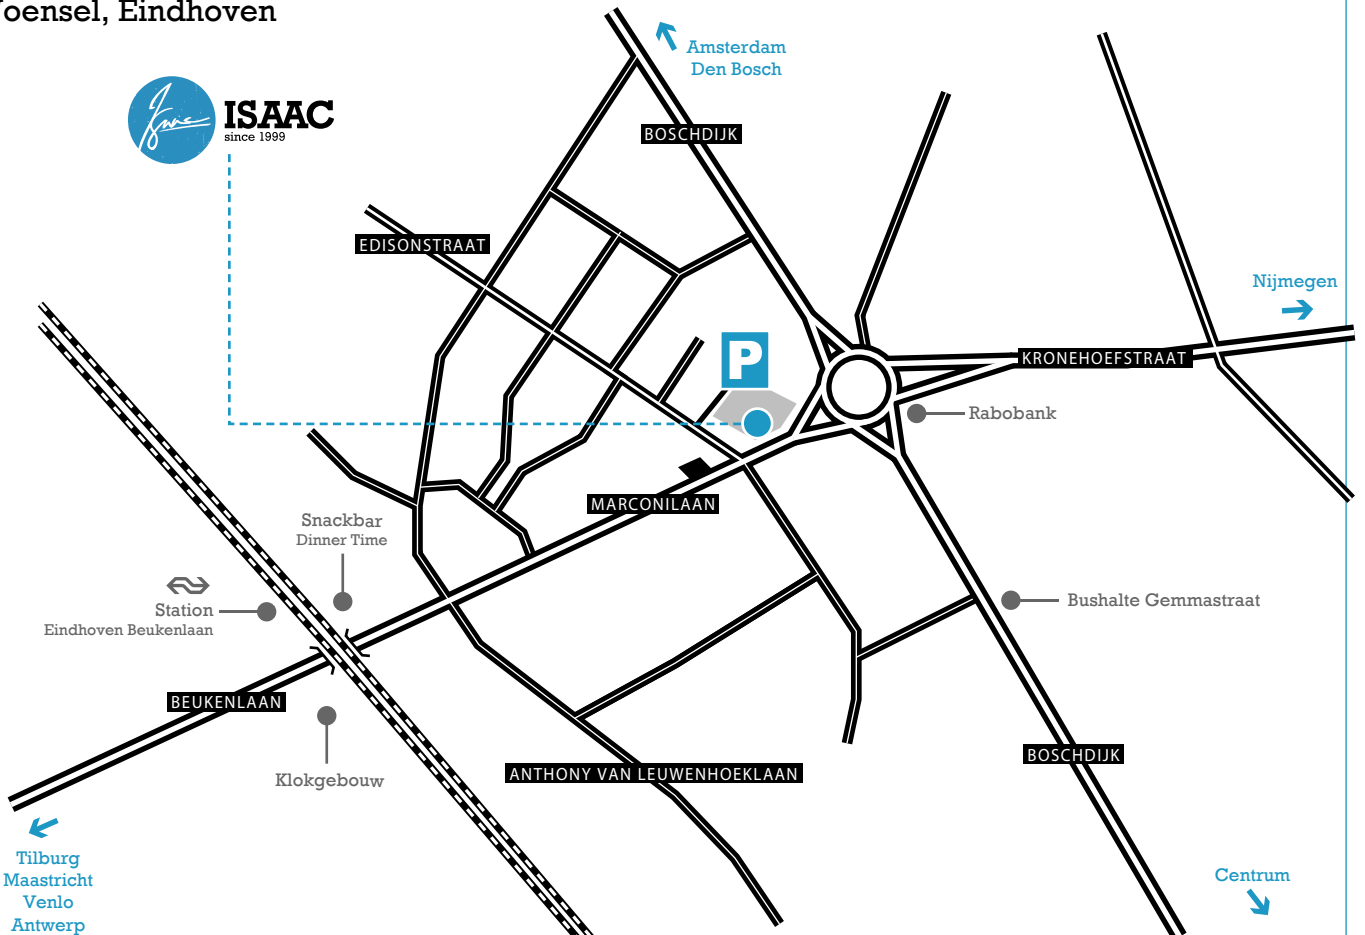

MAP

ISAAC on the map

Woensel, Eindhoven

Directions

Directions to ISAAC from various directions:

Via Rotterdam, Breda en Tilburg

- Follow the A58 towards Eindhoven
- At the Knooppunt Batadorp intersection exit to the left and merge onto the N2 towards Eindhoven-Centrum/Randweg
- Take exit no. 30 towards Centrum
- Follow the road
- Take the 2nd exit at the roundabout and enter Beukenlaan (turn left)
- Keep left at the form
- Pass under the railway bridge and turn left at the 2nd traffic lights (Edisonstraat)
- After the first speed bump drive into the parking garage

Via Utrecht, Amsterdam en Den Bosch

- Follow the A2 towards Eindhoven
- Take exit no. 28-Best towards Eindhoven-Acht
- Turn right onto Eindhovenseweg Zuid (end of the exit road)
- Follow the road onto Boschdijk
- Turn right at Marconilaan (Obelisk roundabout)
- Take the first road to the right and enter Edisonstraat
- After the first speed bump drive into the parking garage

Via Venlo

- Follow the A67 towards Eindhoven
- Take exit no. 29t/m33-Veldhoven to the A2 / E25 / N2 towards Waalre / Weert / Eindhoven
- At the roundabout take the 2nd exit to the N2
- Take exit no. 31-Veldhoven
- Keep left at the fork (end of the exit road) and follow the signs for Strijp
- Continue on Noord Brabantlaan
- At the roundabout take the 3rd exit and enter Beukenlaan (turn left)
- Pass under the railway bridge and turn left at the 2nd traffic lights (Edisonstraat)
- After the first speed bump drive into the parking garage